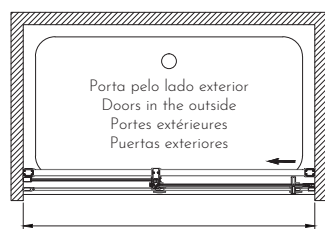

# Best Cromado

Ajuste-Adjustment	Entrada/Entrance
1.20m - 1190-1200mm	495mm
1.30m - 1290-1300mm	545mm
1.40m - 1390-1400mm	595mm
1.50m - 1490-1500mm	645mm
1.60m - 1590-1600mm	695mm
1.70m - 1690-1700mm	745mm