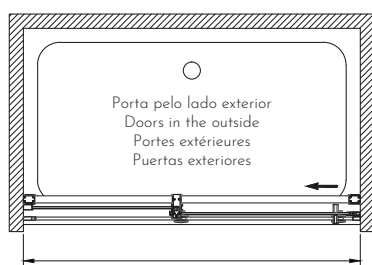

Ajuste-Adjustment	Entrada/Entrance
1.20m - 1190-1200mm	495mm
1.30m - 1290-1300mm	545mm
1.40m - 1390-1400mm	595mm
1.50m - 1490-1500mm	645mm
1.60m - 1590-1600mm	695mm
1.70m - 1690-1700mm	745mm
1.80m - 1790-1800mm	795mm