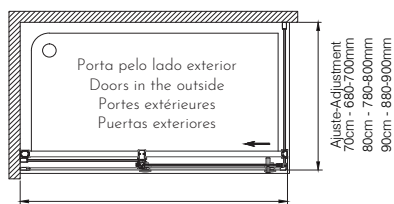

Ajuste-Adjustment	Entrada/Entrance
1.20m - 1190-1200mm	495mm
1.30m - 1290-1300mm	545mm
1.40m - 1390-1400mm	595mm
1.50m - 1490-1500mm	645mm
1.60m - 1590-1600mm	695mm
1.70m - 1690-1700mm	745mm
1.80m - 1790-1800mm	795mm