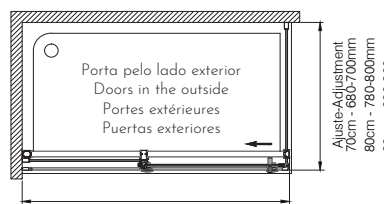

# Best Cromado

Ajuste-Adjustment	Entrada/Entrance
1.20m - 1190-1200mm	495mm
1.30m - 1290-1300mm	545mm
1.40m - 1390-1400mm	595mm
1.50m - 1490-1500mm	645mm
1.60m - 1590-1600mm	695mm
1.70m - 1690-1700mm	745mm