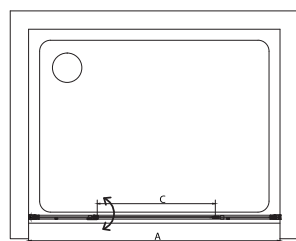

**100cm**

**SH215/301**

Ref.: RSPL100GM

Pack: 1cx / 34 Kg / 0,106 m<sup>3</sup>

5 606779 255846

Ajuste-Adjustment A	Entrada-Entrance C
1.4m - 1370-1400mm	640mm
1.5m - 1470-1500mm	640mm
1.6m - 1570-1600mm	640mm
1.7m - 1670-1700mm	640mm
1.8m - 1770-1800mm	640mm
1.9m - 1870-1900mm	640mm
2.0m - 1970-2000mm	640mm