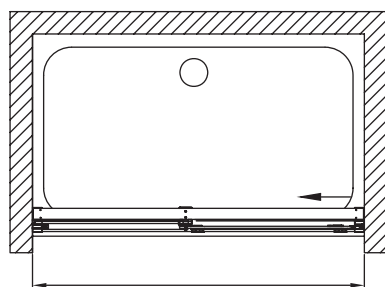

Evolution Cromado

Ajuste - Adjustment	Entrada / Entrance
1m - 985-1015mm	1m - 365mm
1,10m - 1085-1115mm	1,10m - 415mm
1,20m - 1185-1215mm	1,20m - 465mm
1,30m - 1285-1315mm	1,30m - 515mm
1,40m - 1385-1415mm	1,40m - 565mm
1,50m - 1485-1515mm	1,50m - 615mm
1,60m - 1585-1615mm	1,60m - 665mm
1,70m - 1685-1715mm	1,70m - 715mm
1,80m - 1785-1815mm	1,80m - 715mm