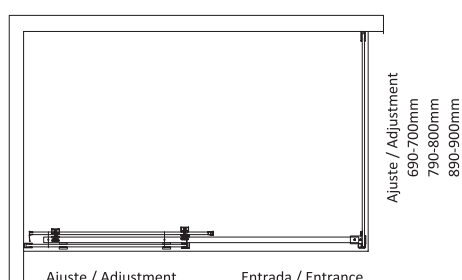

Timeless Black

Ajuste / Adjustment	Entrada / Entrance
990-1000mm	410±10mm
1090-1100mm	460±10mm
1190-1200mm	510±10mm
1290-1300mm	560±10mm
1390-1400mm	610±10mm
1490-1500mm	660±10mm
1590-1600mm	660±10mm
1690-1700mm	660±10mm
1790-1800mm	660±10mm
1890-1900mm	660±10mm
1990-2000mm	660±10mm

PERFIS DE AJUSTAMENTO
2 E 5CM
VER PÁG. 407