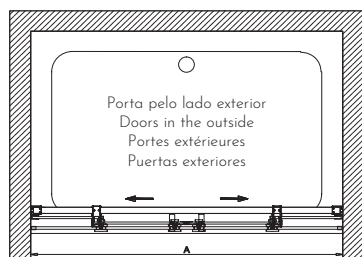

Ajuste-Adjustment	Entrada/Entrance
1,40m - 1390-1400mm	1,40m - 536mm
1,50m - 1490-1500mm	1,50m - 586mm
1,60m - 1590-1600mm	1,60m - 636mm
1,70m - 1690-1700mm	1,70m - 686mm
1,80m - 1790-1800mm	1,80m - 736mm
1,90m - 1890-1900mm	1,90m - 786mm
2,00m - 1990-2000mm	2,00m - 836mm