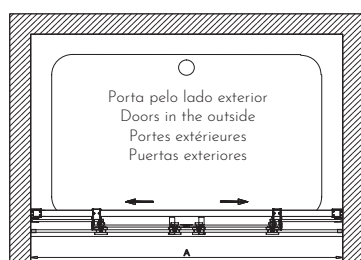

Ajuste-Adjustment	Entrada/Entrance
1,40m - 1390-1400mm	1,40m - 536mm
1,50m - 1490-1500mm	1,50m - 586mm
1,60m - 1590-1600mm	1,60m - 636mm
1,70m - 1690-1700mm	1,70m - 686mm
1,80m - 1790-1800mm	1,80m - 736mm
1,90m - 1890-1900mm	1,90m - 786mm
2,00m - 1990-2000mm	2,00m - 836mm