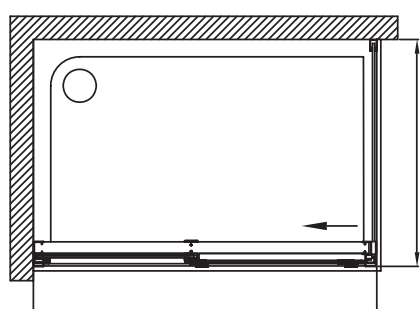

Ajuste - Adjustment	Entrada / Entrance
1m - 985-1000mm	1m - 360mm
1,10m - 1085-1100mm	1,10m - 410mm
1,20m - 1185-1200mm	1,20m - 460mm
1,30m - 1285-1300mm	1,30m - 510mm
1,40m - 1385-1400mm	1,40m - 560mm
1,50m - 1485-1500mm	1,50m - 610mm
1,60m - 1585-1600mm	1,60m - 660mm
1,70m - 1685-1700mm	1,70m - 710mm
1,80m - 1785-1800mm	1,80m - 710mm

Frontal

100cm	SH360/504	
Ref.: REVF100		5 606779 194220
Pack: 1V / 47 Kg / 0,10 m³		
110cm	SH375/525	
Ref.: REVF110		5 606779 194237
Pack: 1V / 51 Kg / 0,11 m³		
120cm	SH400/560	
Ref.: REVF120		5 606779 194244
Pack: 1V / 55 Kg / 0,12 m³		
130cm	SH410/574	
Ref.: REVF130		5 606779 194251
Pack: 1V / 59 Kg / 0,13 m³		
140cm	SH430/602	
Ref.: REVF140		5 606779 194268
Pack: 1V / 63 Kg / 0,14 m³		
150cm	SH450/630	
Ref.: REVF150		5 606779 194275
Pack: 1V / 67 Kg / 0,15 m³		
160cm	SH470/658	
Ref.: REVF160		5 606779 194282
Pack: 1V / 71 Kg / 0,16 m³		
170cm	SH490/686	
Ref.: REVF170		5 606779 194299
Pack: 1V / 75 Kg / 0,17 m³		
180cm	SH500/700	
Ref.: REVF180		5 606779 194305
Pack: 1V / 79 Kg / 0,18 m³		
190cm	SH520/728	
Ref.: REVF190		5 606779 213402
Pack: 1V / 83 Kg / 0,19 m³		
200cm	SH540/756	
Ref.: REVF200		5 606779 213419
Pack: 1V / 87 Kg / 0,20 m³		

Painél Lateral

70cm	SH190/266	
Ref.: REVL70		5 606779 194336
Pack: 1V / 29 Kg / 0,10 m³		
80cm	SH210/294	
Ref.: REVL80		5 606779 194312
Pack: 1V / 33 Kg / 0,12 m³		
90cm	SH230/322	
Ref.: REVL90		5 606779 194329
Pack: 1V / 37 Kg / 0,13 m³		
100cm	SH250/350	
Ref.: REVL100		5 606779 213341
Pack: 1V / 41 Kg / 0,14 m³